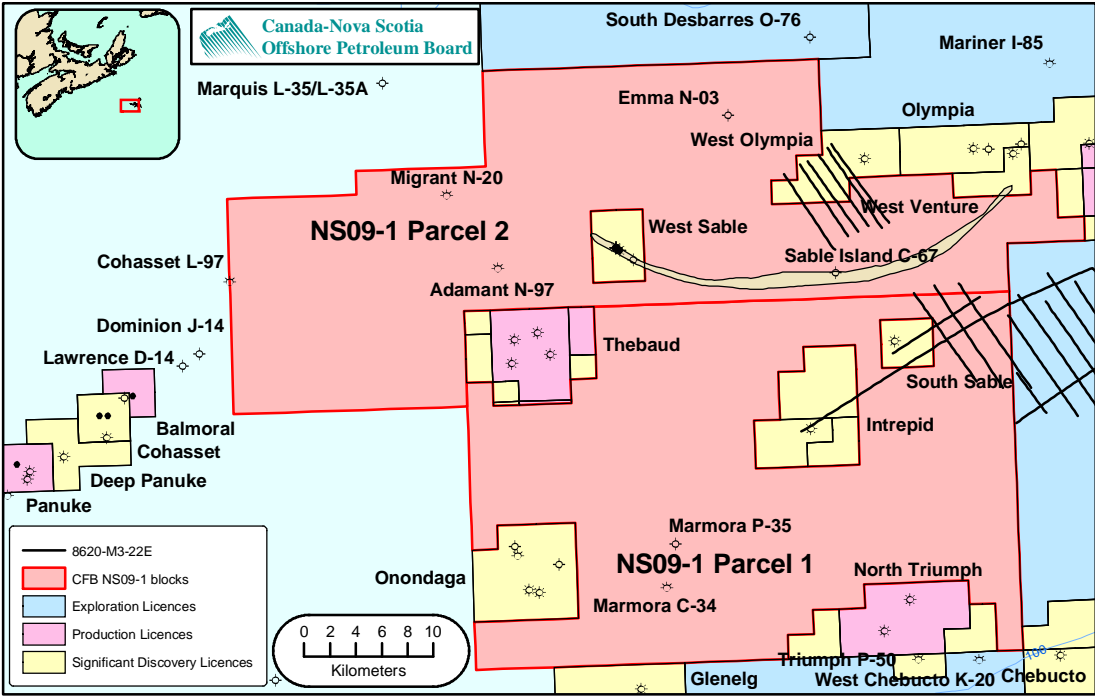

**Canada-Nova Scotia  
Offshore Petroleum Board**

Marquis L-35/L-35A

South Desbarres O-76

Mariner I-85

Emma N-03

Olympia

West Olympia

Migrant N-20

**NS09-1 Parcel 2**

West Sable

West Venture

Cohasset L-97

Sable Island C-67

Adamant N-97

Thebaud

South Sable

Dominion J-14

Lawrence D-14

Balmoral  
Cohasset

Intrepid

Deep Panuke

Panuke

Onondaga

Marmora P-35

**NS09-1 Parcel 1**

North Triumph

Marmora C-34

Triumph P-50

Glenelg

West Chebucto K-20

Chebucto

- 8620-M3-22E
- CFB NS09-1 blocks
- Exploration Licences
- Production Licences
- Significant Discovery Licences