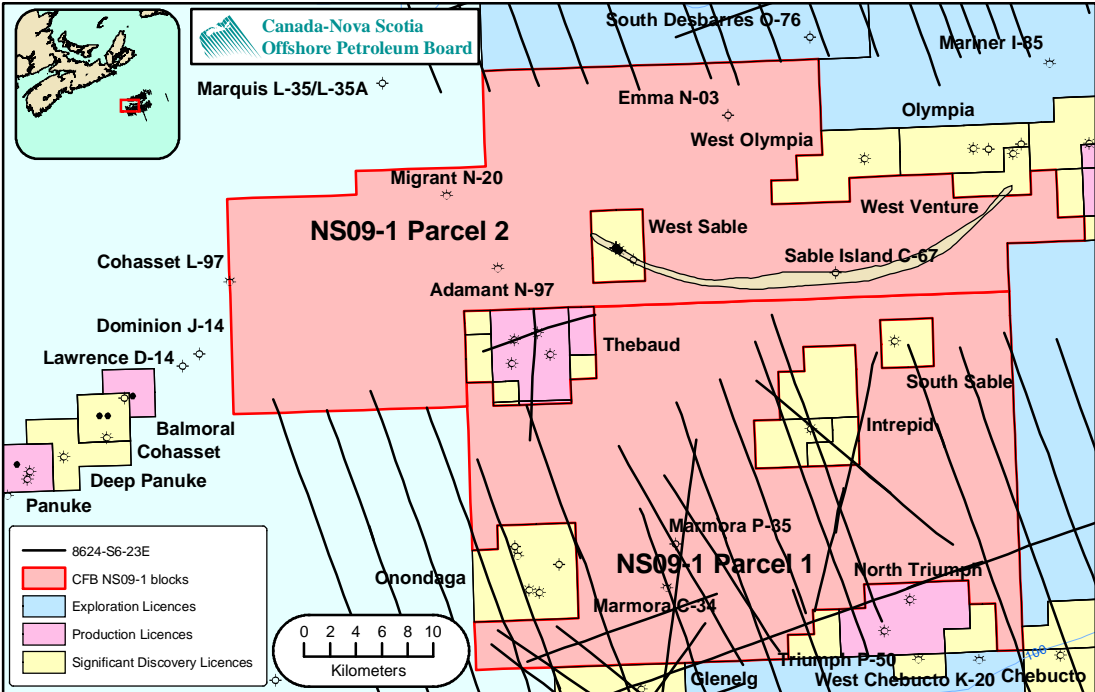

**Canada-Nova Scotia
Offshore Petroleum Board**

Marquis L-35/L-35A

South Desbarres O-76

Mariner I-85

Emma N-03

Olympia

West Olympia

Migrant N-20

NS09-1 Parcel 2

West Sable

West Venture

Cohasset L-97

Sable Island C-67

Adamant N-97

Thebaud

Dominion J-14

Lawrence D-14

South Sable

Balmoral

Cohasset

Intrepid

Deep Panuke

Panuke

Marmora P-35