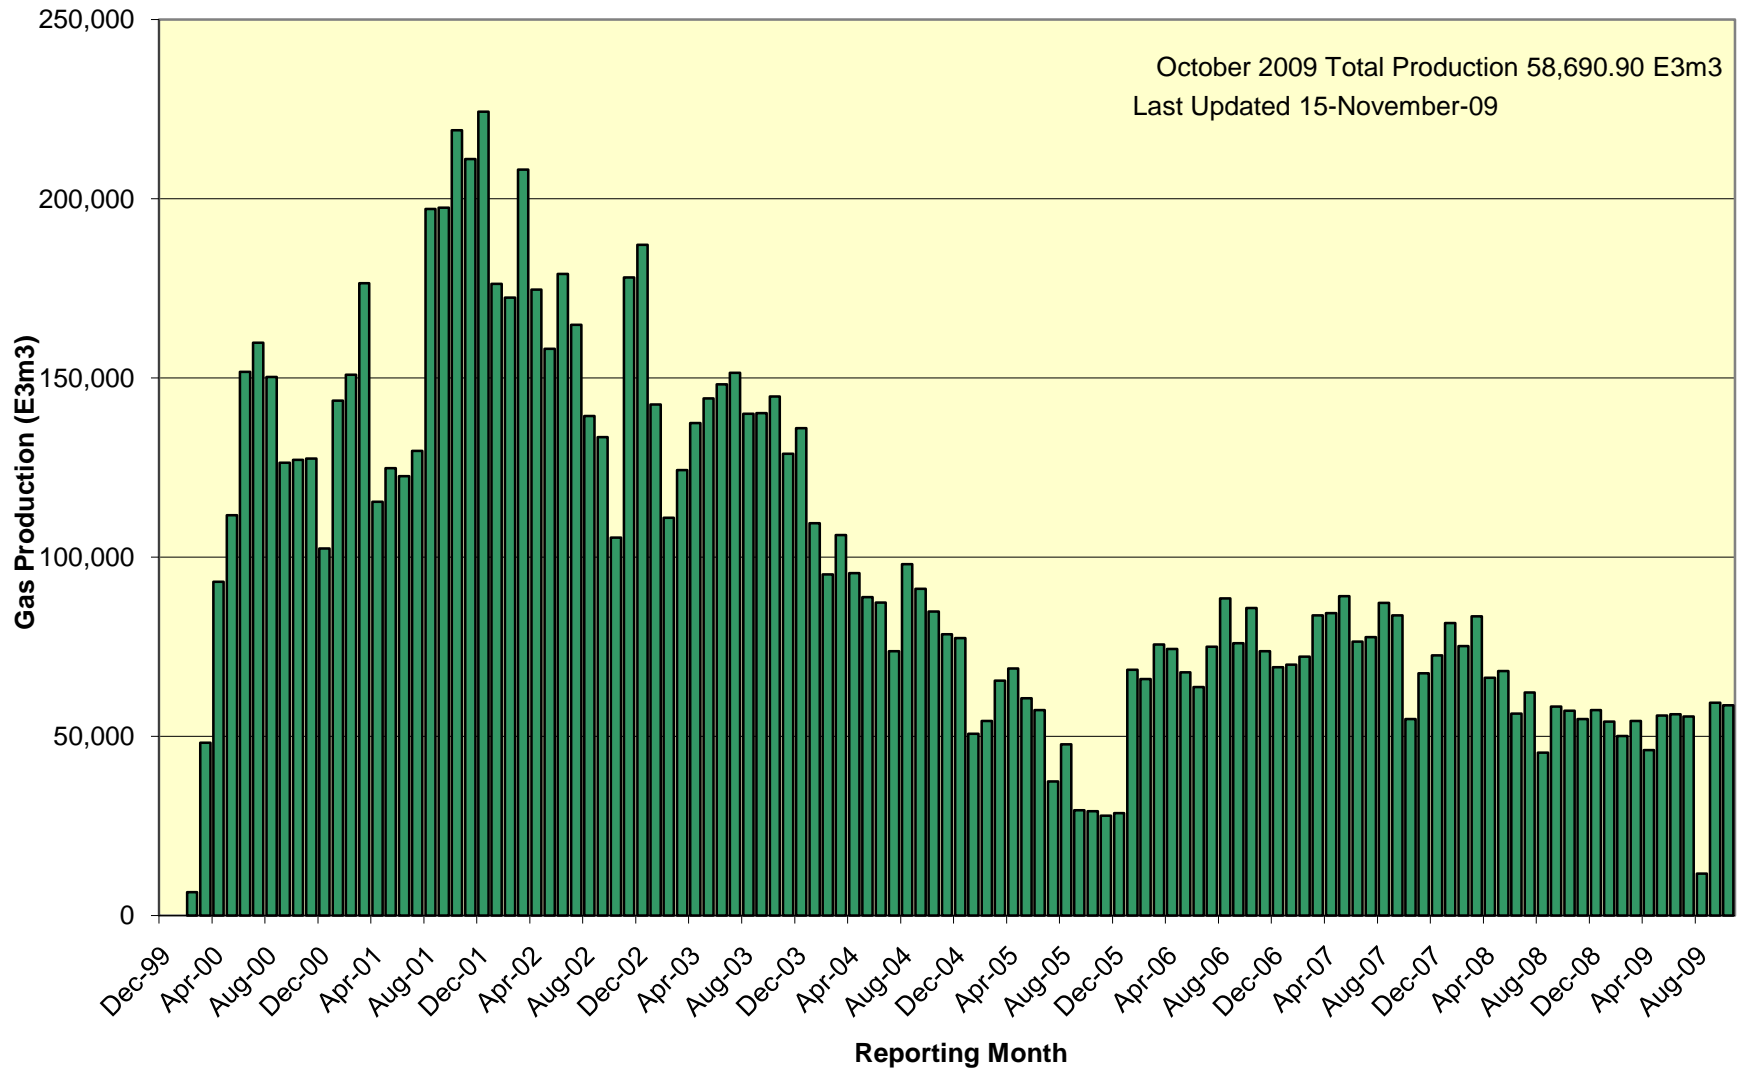

SOEP Total Monthly Gas Production

SOEP Thebaud Field Monthly Gas Production

SOEP Venture Field Monthly Gas Production

SOEP North Triumph Field Monthly Gas Production

SOEP Alma Field Monthly Gas Production

SOEP South Venture Field Monthly Gas Production