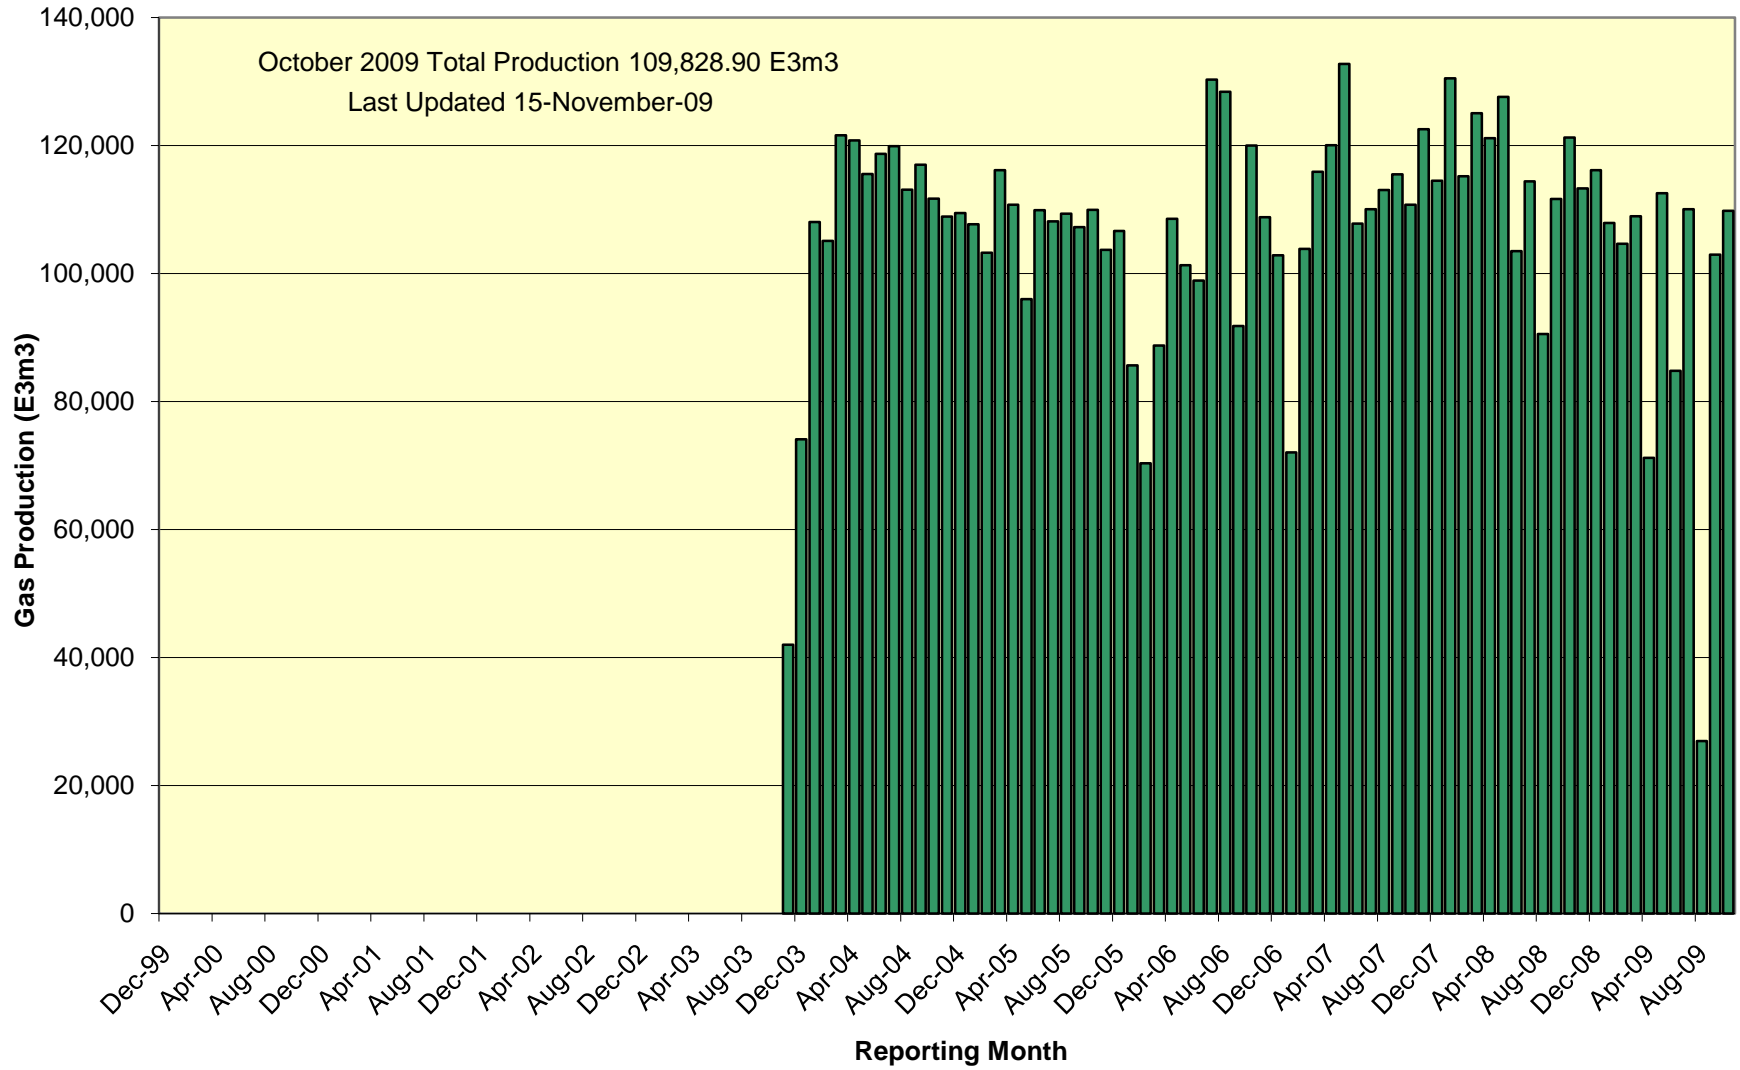

SOEP Total Monthly Gas Production

SOEP Thebaud Field Monthly Gas Production

SOEP Venture Field Monthly Gas Production

SOEP North Triumph Field Monthly Gas Production

SOEP Alma Field Monthly Gas Production

SOEP South Venture Field Monthly Gas Production