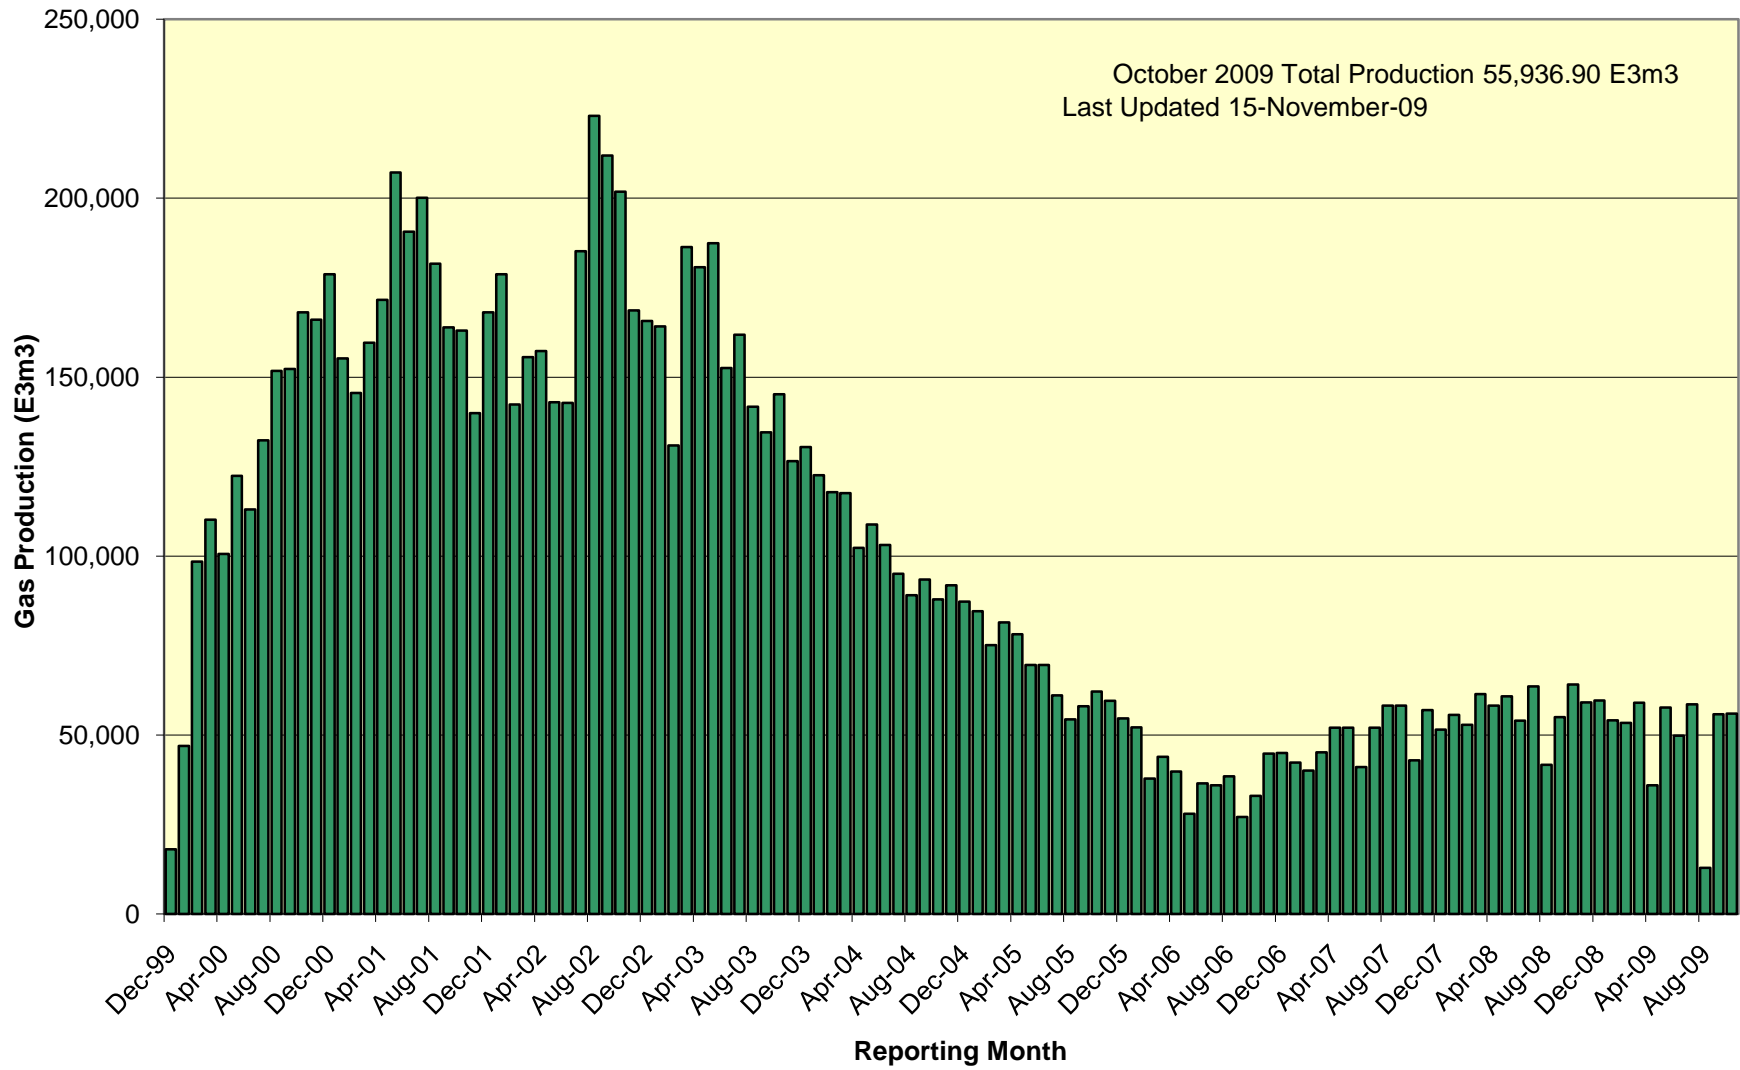

SOEP Total Monthly Gas Production

SOEP Thebaud Field Monthly Gas Production

SOEP Venture Field Monthly Gas Production

SOEP North Triumph Field Monthly Gas Production

SOEP Alma Field Monthly Gas Production

SOEP South Venture Field Monthly Gas Production