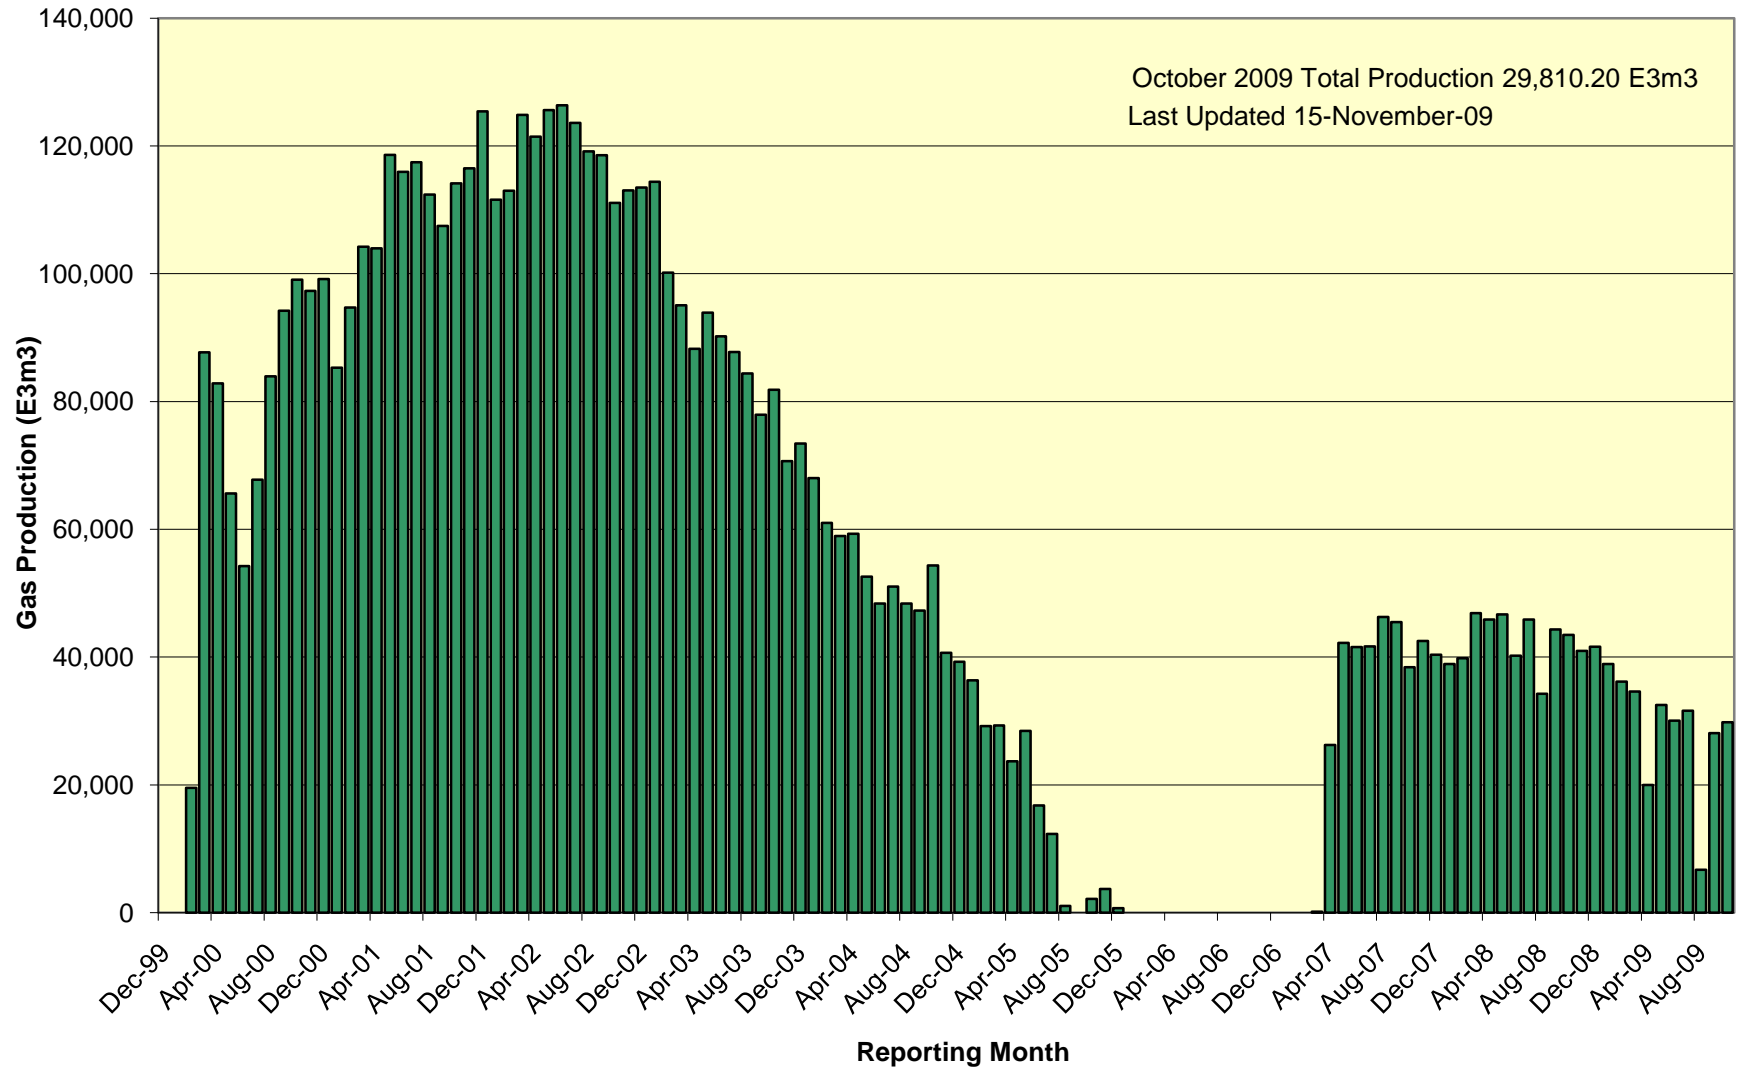

SOEP Total Monthly Gas Production

SOEP Thebaud Field Monthly Gas Production

SOEP Venture Field Monthly Gas Production

SOEP North Triumph Field Monthly Gas Production

SOEP Alma Field Monthly Gas Production

SOEP South Venture Field Monthly Gas Production