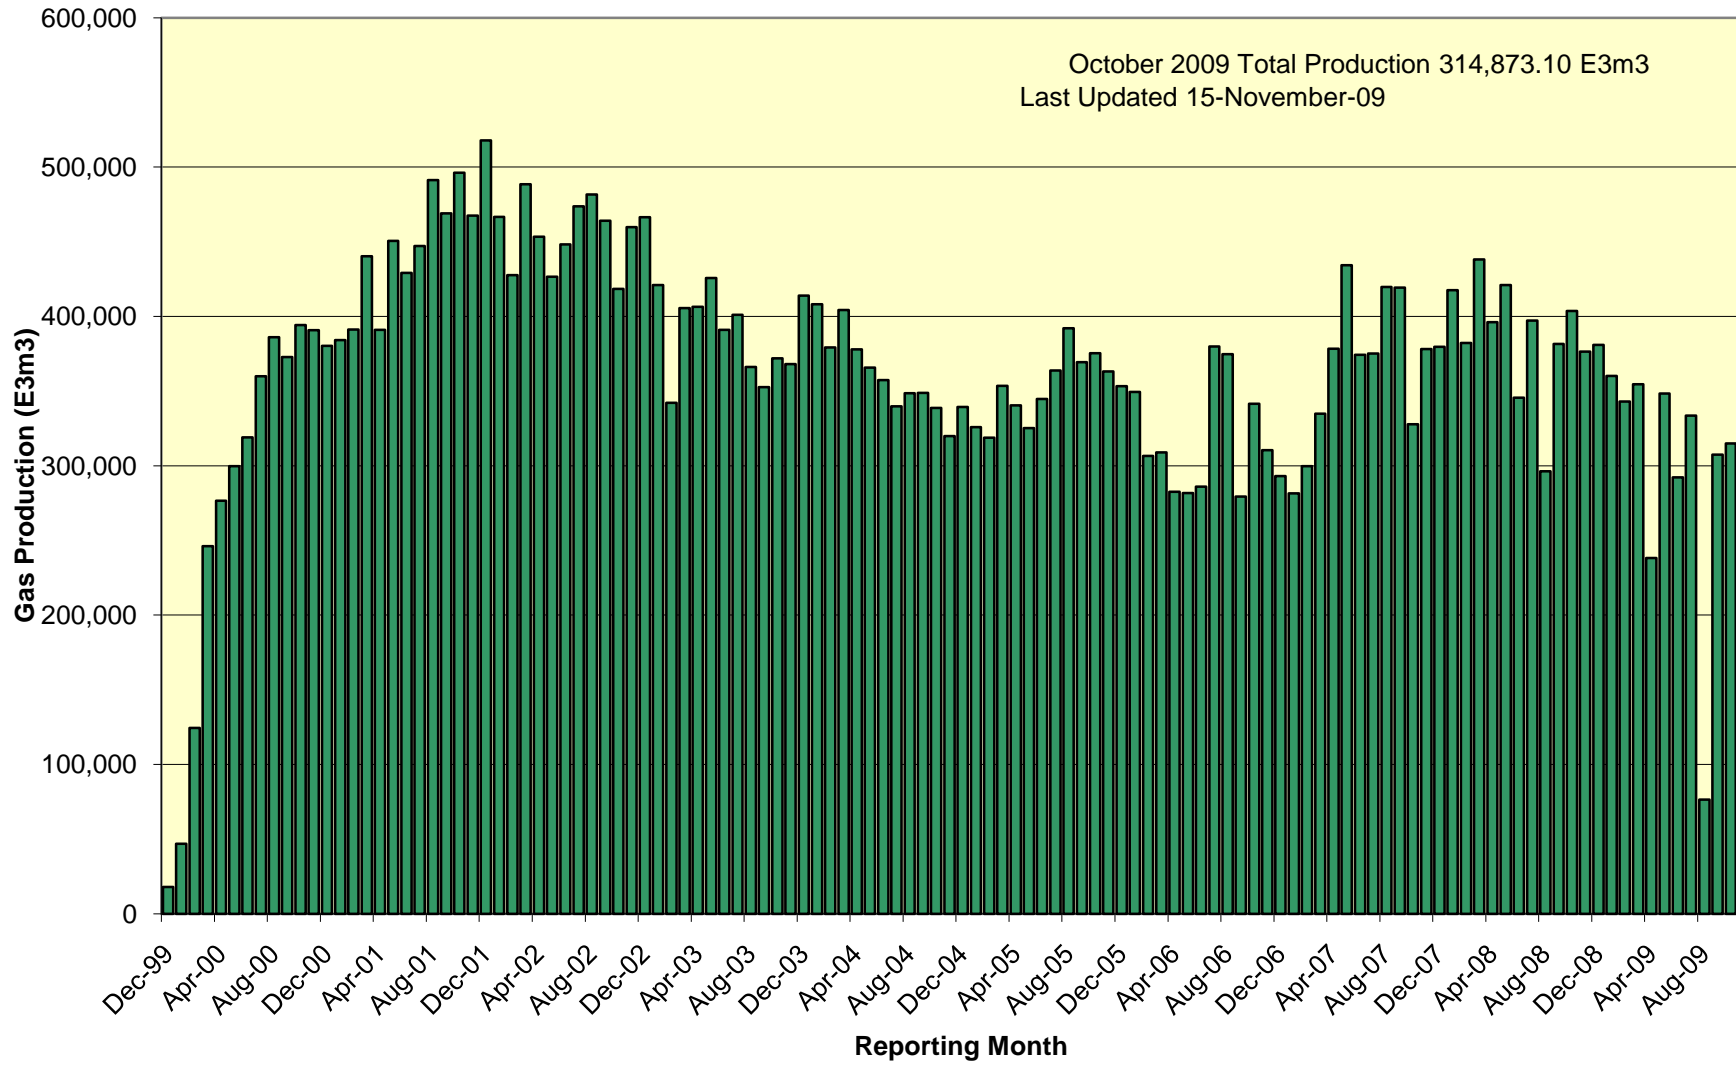

SOEP Total Monthly Gas Production

SOEP Thebaud Field Monthly Gas Production

SOEP Venture Field Monthly Gas Production

SOEP North Triumph Field Monthly Gas Production

SOEP Alma Field Monthly Gas Production

SOEP South Venture Field Monthly Gas Production